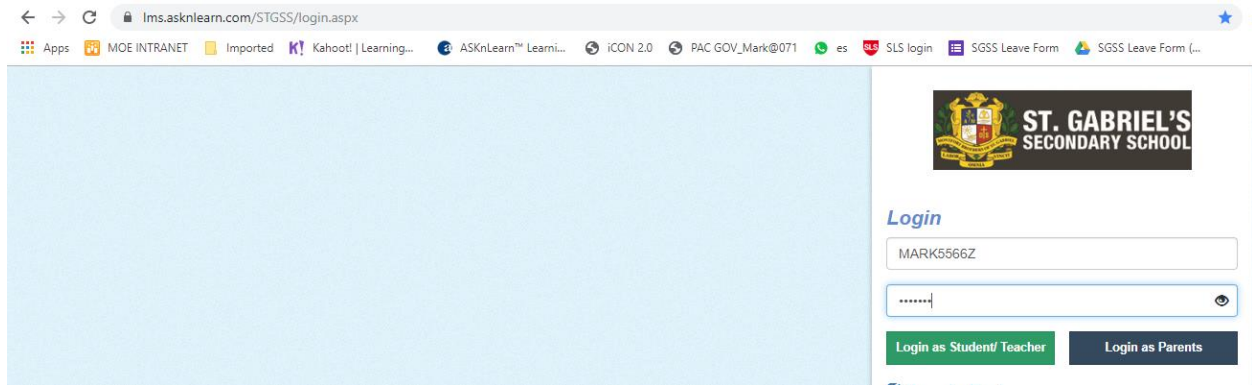

Steps to selection of your subject combinations through the ASKnLearn portal.

<https://lms.asknlearn.com/STGSS/login.aspx>

Step 1. Login in to the ASKnLearn portal. If you have forgotten your password, you can get the helpdesk to reset. +65 6777 9661 (Monday - Friday: 7.30am - 9.00pm)

Step 2. Select Tools on the menu option.

Step 3. Select the eStreaming option.

Step 4. Check that your Name, Login ID and **selected** EYE results are accurate. Once you have confirmed your information, scroll down to the selection dialog box below.