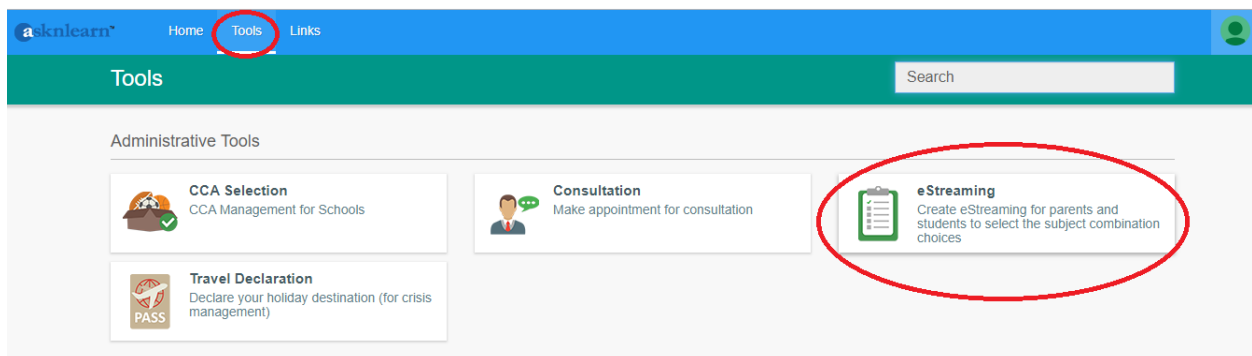

Steps to selection of your subject combinations through the ASKnLearn portal.

<https://lms.asknlearn.com/STGSS/login.aspx>

Step 1. Login in to the ASKnLearn portal. If you have forgotten your password, you can get the helpdesk to reset. +65 6777 9661 (Monday - Friday: 7.30am - 9.00pm)

Step 2. Select Tools on the menu option.

Step 3. Select the eStreaming option.

Step 4. Check that your Name, Login ID and **selected** EYE results are accurate. Once you have confirmed your information, scroll down to the selection dialog box below.

Step 5. Make your choices based on your performance and eligibility. The choices offered to you will depend on you meeting the subject criteria based on your performance.

Step 6. Remember to **save** your options. You can also print a copy of your selection as proof of your selection. Your confirmed entry before deadline will be accepted as your final selection.