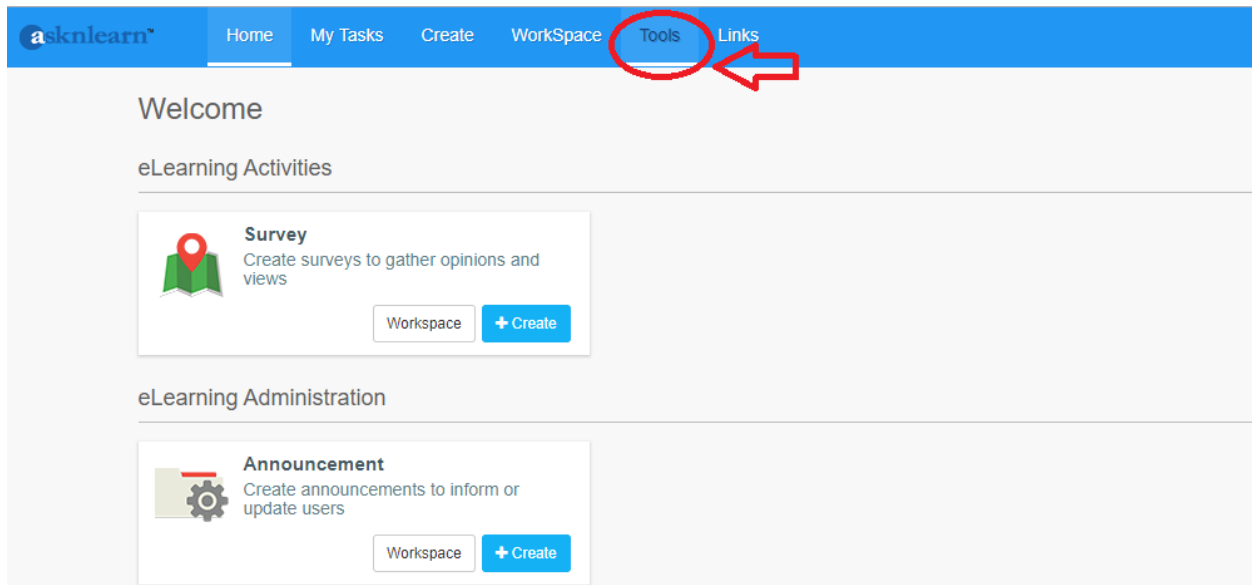

Steps to selection of your subject combinations through the ASKnLearn portal.

<https://lms.asknlearn.com/STGSS/login.aspx>

Step 1. Login in to the ASKnLearn portal. If you have forgotten your password, you can get the helpdesk to reset. +65 6777 9661 (Monday - Friday: 7.30am - 9.00pm)

Step 2. Select Tools on the menu option.

Step 3. Select the eStreaming option.

Step 4. Check that your Name, Login ID and **selected** EYE results are accurate. Once you have confirmed your information, scroll down to the selection dialog box below.